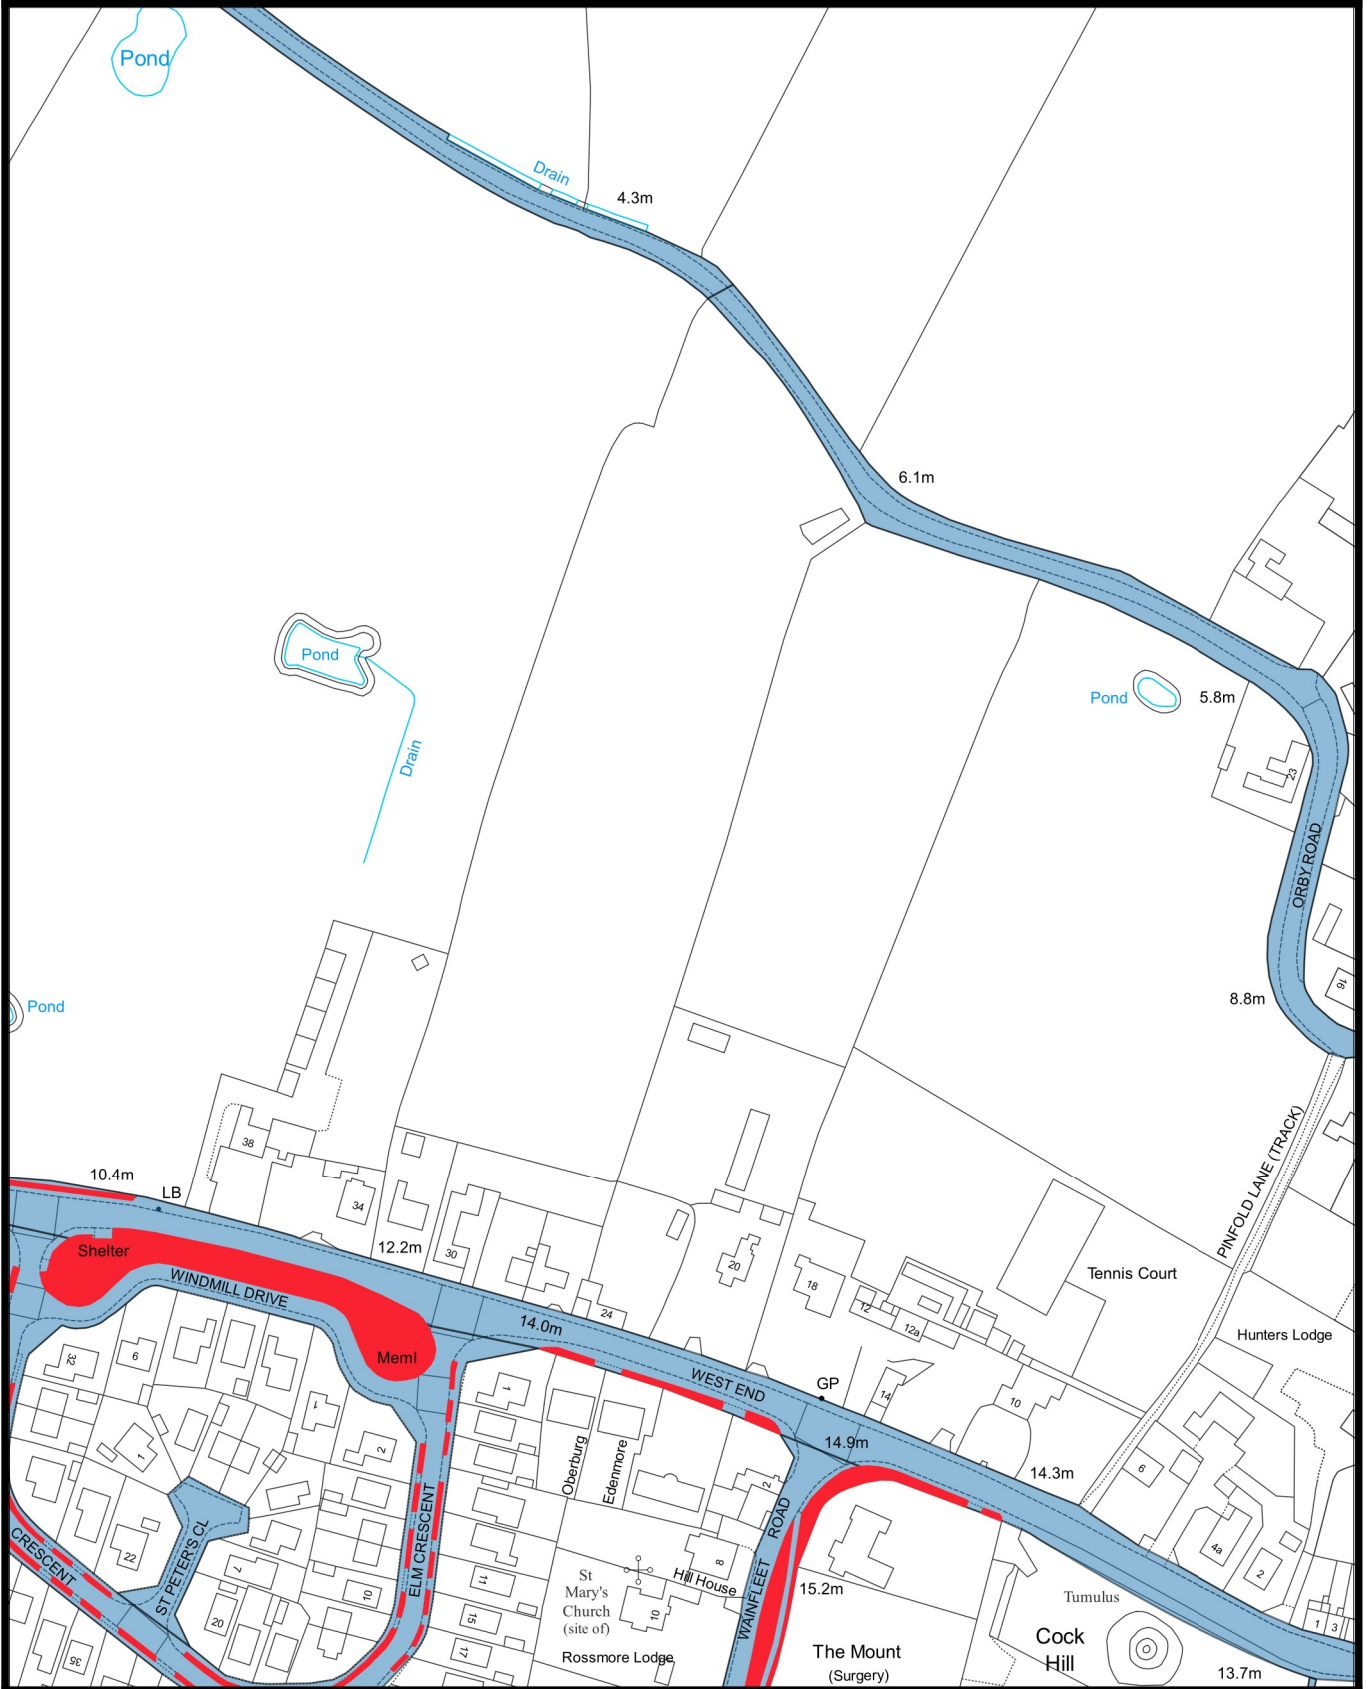

# LCC Highway Urban Grass Cutting Plan

365500

365000

549600

550000

<b>LEGEND</b> <b>GREEN</b> <b>PURPLE</b> <b>RED</b> <b>ORANGE</b>	<b>CUT BY</b> <b>LCC</b> <b>City/Dist/Bor Council</b> <b>Parish/Town Council</b> <b>Other/Third Party</b>	<b>Location</b>	<b>Plan</b>
		<b>Burgh Le Marsh</b>	<b>4</b>

@Crown Copyright and database rights 2018 Ordnance Survey 100025370, You are permitted to use this data solely to enable you to respond to, or interact with, the organisation that provided you with the data, you are not permitted to copy, sub-licence, distribute or sell any of this data to third parties in any form